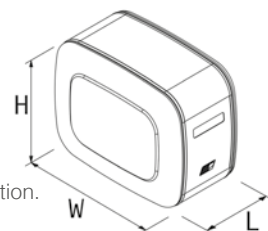

Mounting kit: available for side and rear position.

Notes: Filter included for EVO (ET).

www.padoan.it/documents/Padoan_OIL_63-70_EN.pdf

**63/70 (sidewalls 636 mm h x 706 mm w)**

Products range	Filter Flange	Level Indicator E = Spy eye L = Level gauge	Returns	Valve Plate	Mounting kit	Adjustable Ball Valve	LT*	Dimensions L x H x W	Material	Product Code NSOA = Aluminium NSOF = Steel NSOI = Stainless steel	
Multi Function (MF)	● 135	● E	●	●	● Side / Rear	● 1"1/2	135	350 x 636 x 706	A/F/I	- 0135035MF00	
							150	400 x 636 x 706	A/F/I	- 0150040MF00	
	● 195	● E	●	●	● Side	● 1"1/2	170	450 x 636 x 706	A/F/I	- 0170045MF00	
							200	500 x 636 x 706	A/F/I	- 0200050MF00	
							250	600 x 636 x 706	A/F/I	- 0250060CF00	
Monobrace	● 135	● E	●	●	● Side	● 1"1/2	120	300 x 636 x 706	A/F/I	- 0120030CF00	
	● 135	● E	●	●	● Side / Rear	● 1"1/2	135	350 x 636 x 706	A/F	- 0135035MFMS	
Valve Plate (MFPG)	● 135	● E	●	●	● Side / Rear	● 1"1/2	135	350 x 636 x 706	A/F/I	- 0135035MFPG	
							150	400 x 636 x 706	A/F/I	- 0150040MFPG	
							170	450 x 636 x 706	A/F/I	- 0170045MFPG	
							200	500 x 636 x 706	A/F/I	- 0200050MFPG	
							250	600 x 636 x 706	A/F/I	- 0250060MFPG	
Evo (ET)	● Evo	● Part of Evo Filter	●	●	● Side / Rear	● 1"1/2	135	350 x 636 x 706	A/F/I	- 0135035ET00	
							150	400 x 636 x 706	A/F/I	- 0150040ET00	
							170	450 x 636 x 706	A/F/I	- 0170045ET00	
							200	500 x 636 x 706	A/F/I	- 0200050ET00	
							● 2"	250	600 x 636 x 706	A/F/I	- 0250060ET00
								135	350 x 636 x 706	A/F	- 0135035RC00
Compact	● 135	● E	●	●	● Rear	● 1"1/4	135	350 x 636 x 706	A/F	- 0135035RC00	