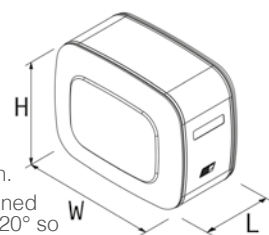

www.padoan.it/documents/Padoan_OIL_50-64_T20_EN.pdf

**50/64 T20 (sidewalls 500 mm h x 640 mm w)**

Products range	Filter Flange	Level Indicator E = Spy eye L = Level gauge	Returns	Valve Plate	Mounting kit	Adjustable Ball Valve	LT*	Dimensions L x H x W	Material	Product Code NSOA = Aluminium NSOF = Steel NSOI = Stainless steel	
T20	● 135					○ 1"1/2	75	300 x 500 x 640	A/F	- 0075030T200	
							100	400 x 500 x 640	A/F/I	- 0100040T200	
							120	470 x 500 x 640	A/F/I	- 0120047T200	
	● 195	○ L	●	●	● Side	○ 2"	140	530 x 500 x 640	A/F/I	- 0140053T200	
							150	570 x 500 x 640	A/F/I	- 0150057T200	
							200	750 x 500 x 640	A/F/I	- 0200075T200	
							250	930 x 500 x 640	A/F/I	- 0250093T200	
							○ 2"1/2	300	1100 x 500 x 640	A/F/I	- 0300110T200
								400	1500 x 500 x 640	A/F/I	- 0400150T200